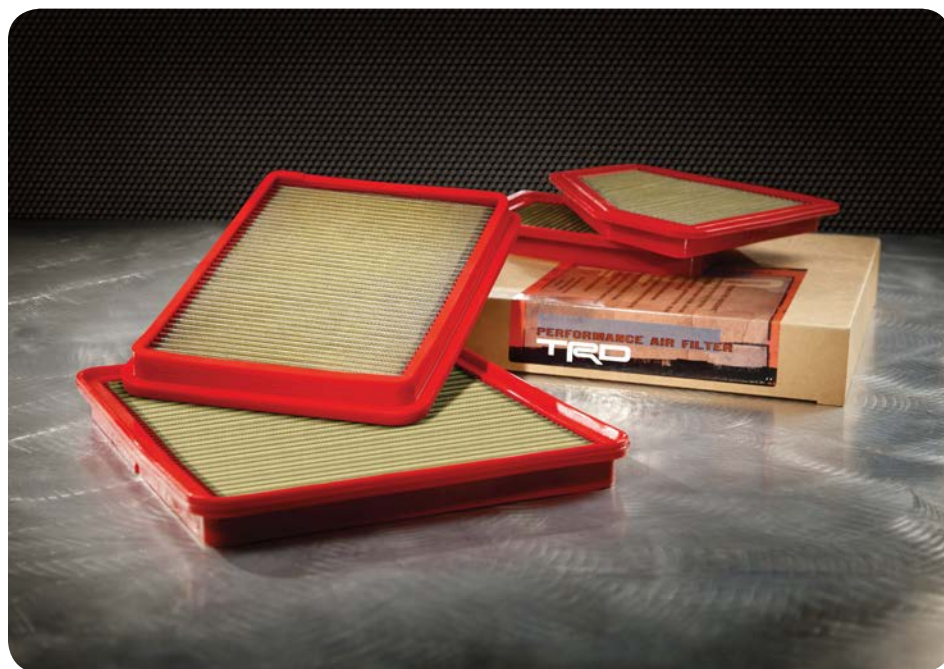

TRD AIR FILTER

For optimal engine protection and performance, the TRD air filter offers superb filtration and enhanced airflow.

- Four-ply filter element features durable, epoxy-coated mesh enclosure and elastomeric seal to help optimize a precise, leak-free fit.