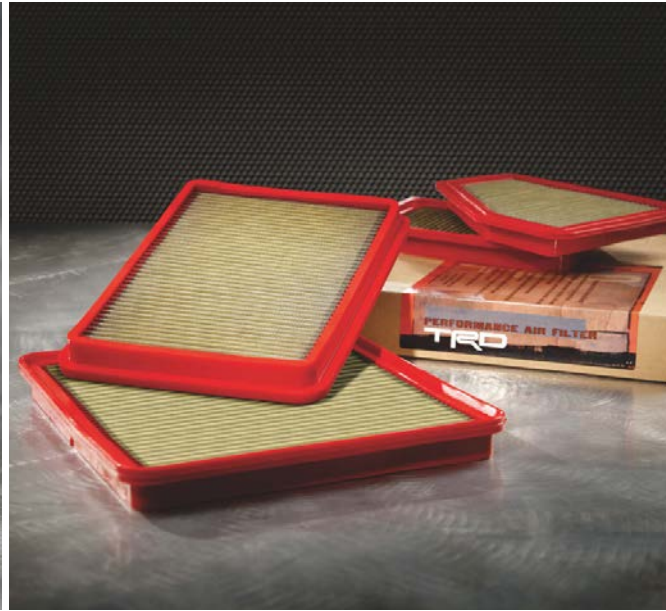

toyota.com/accessories

TRD Oil Filter

Delivers exceptional filtration, lower flow restriction, plus enhanced engine protection and durability.

- 100% synthetic fiber filtration medium designed to provide the highest possible dirt removal efficiency with the lowest possible flow restriction